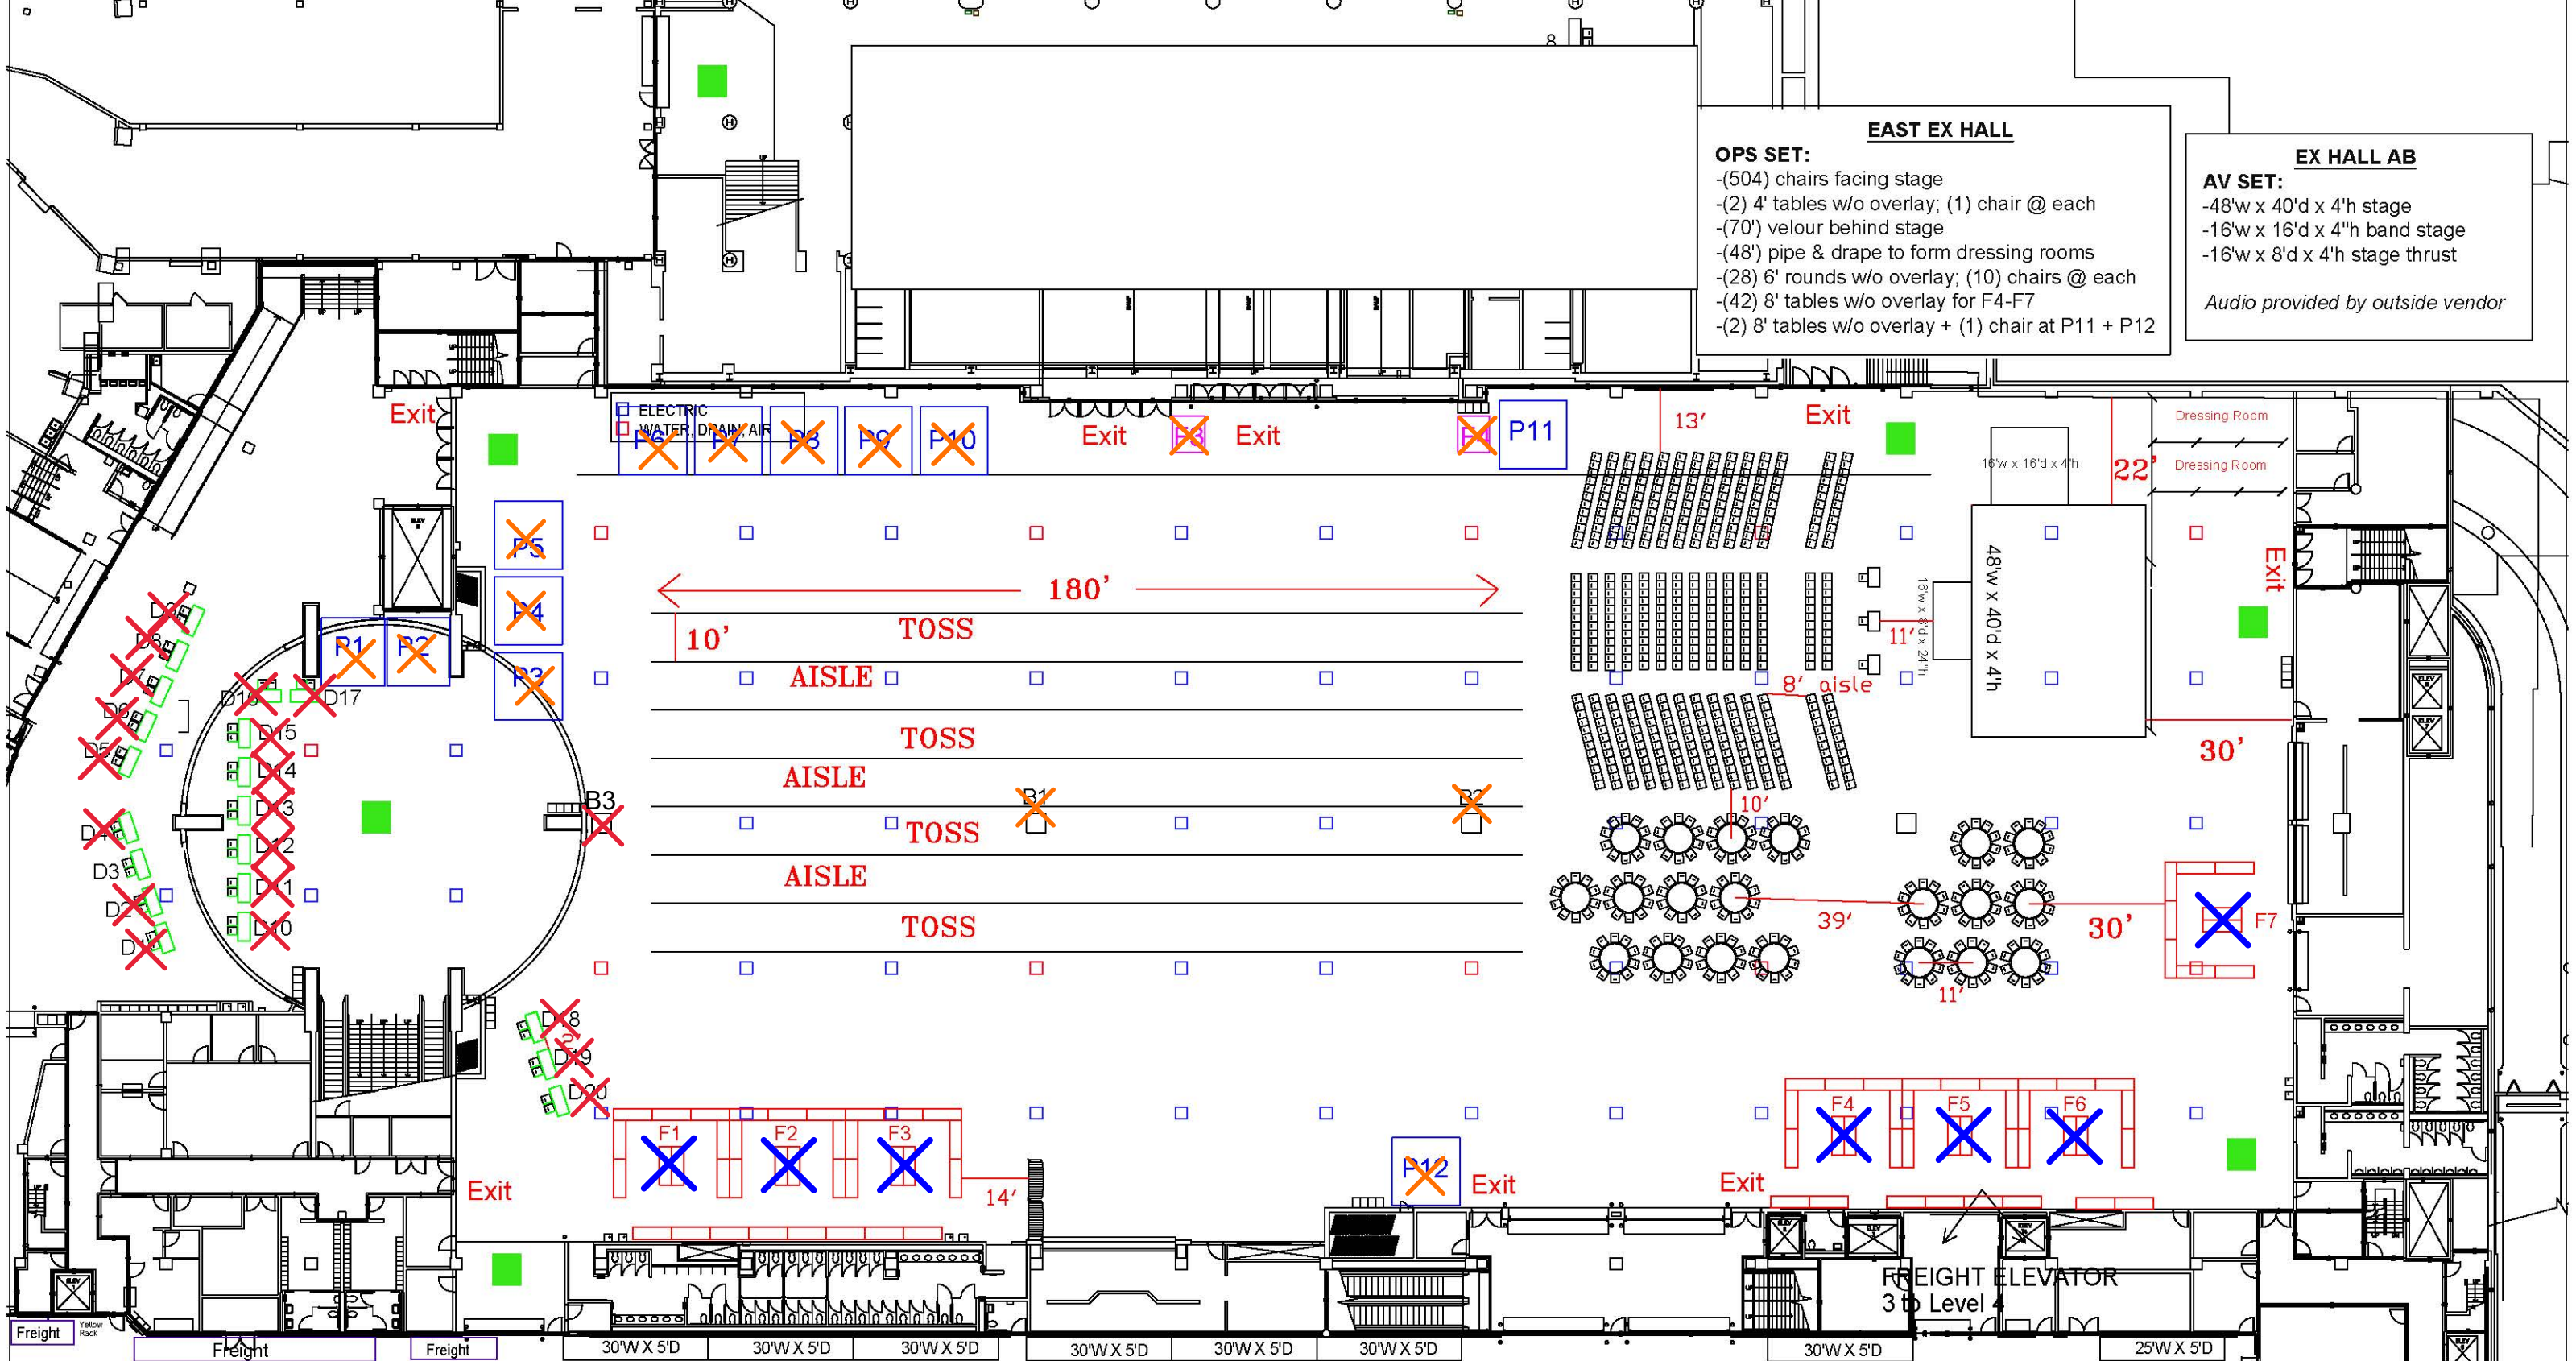

EAST EX HALL

OPS SET:

- (504) chairs facing stage
- (2) 4' tables w/o overlay; (1) chair @ each
- (70') velour behind stage
- (48') pipe & drape to form dressing rooms
- (28) 6' rounds w/o overlay; (10) chairs @ each
- (42) 8' tables w/o overlay for F4-F7
- (2) 8' tables w/o overlay + (1) chair at P11 + P12

EX HALL AB

AV SET:

- 48'w x 40'd x 4'h stage
- 16'w x 16'd x 4'h band stage
- 16'w x 8'd x 4'h stage thrust

Audio provided by outside vendor

WEST EX HALL

OPS SET

- (24) 6' tables w/o overlay; (2) chairs @ each
- (37) 8' tables w/o overlay for F1-F3
- (2) 8' tables w/o overlay + (1) chair @ each photo booth & flower booth